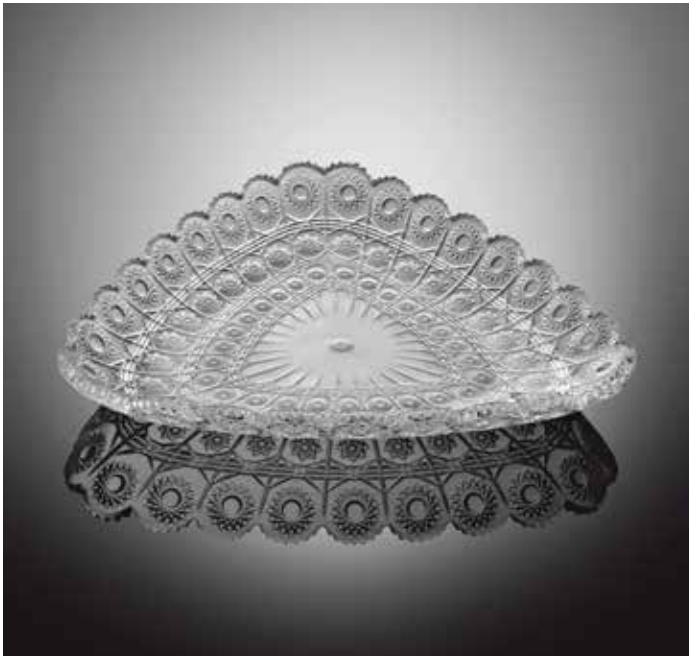

Large Plate on Foot  
Φ32cm  
241022W  
4 Pcs/Ctn  
G.W: 8.74 kg  
Dimensions:  
65.70 x 33.10 x 32.80

AramisModel

Cup Set 6 Pcs  
Ø 18cl  
240301W  
6 Set/Ctn  
G.W: 9.12 kg  
Dimensions:  
49.50 x 25.60 x 19.40

Small Plate Set 6 Pcs  
 Ø 19cm  
 241002W  
 6 Set/Ctn  
 G.W: 17.13 kg  
 Dimensions:  
 39.00 x 20.20 x 41.40

Small Plate Set 6 Pcs  
 Ø 19cm  
 241004W  
 6 Set/Ctn  
 G.W: 16.60 kg  
 Dimensions:  
 39.30 x 20.40 x 34.80

Φ 30cm

741022W

4 Pcs/Ctn

G.W: 8.40 kg

Dimensions:

62.50 x 31.50 x 33.60

Large Triangle Plate  
 Ø 31cm  
 741019W  
 6 Pcs/Ctn  
 G.W: 8.45 kg  
 Dimensions:  
 31.90 x 29.30 x 31.60

Lagre Triangle Plate on Foot  
 Ø 31cm  
 741017W  
 4 Pcs/Ctn  
 G.W: 8.16 kg  
 Dimensions:  
 63.20 x 31.80 x 34.20