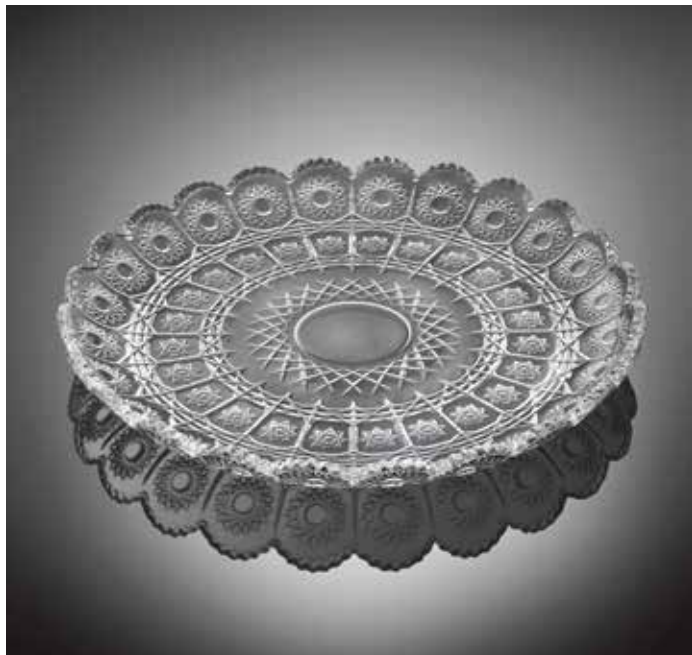

60.90 x 31.60 x 33.70

Large Oval Shallow Bowl

Φ 36x23cm

740741W

6 Pcs/Ctn

G.W: 10.45 kg

Dimensions:

74.00 x 36.30x 24.30