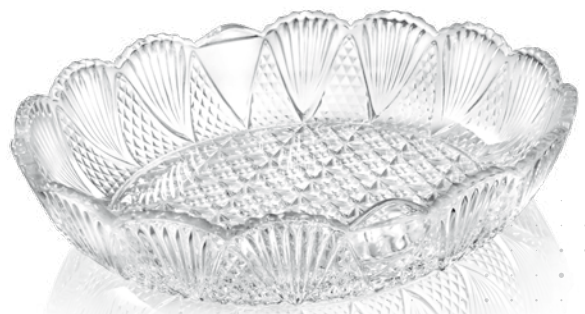

Medium Oval Plate
 Φ 20x16cm
301041W
36 Pcs/Ctn
G.W: 22.61 kg
Dimensions:
48.50 x 41.80 x 33.50

6 260361 041522